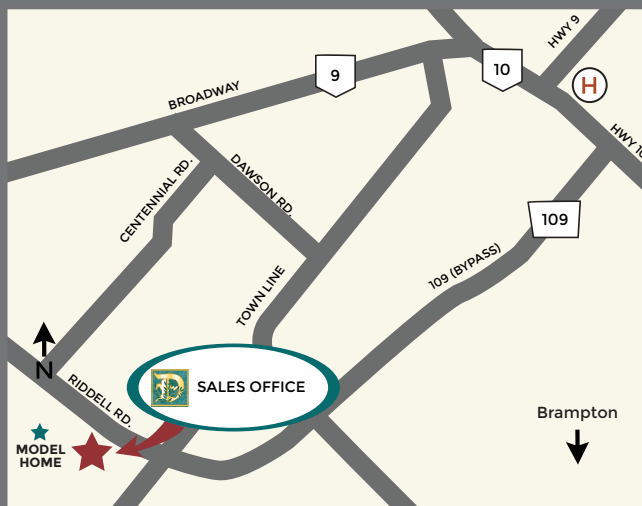

ASPEN WOODS BY DEVONLEIGH

Devonleigh Homes

www.DevonleighHomes.com

SITE LOCATION (BARRIE)

SALES LOCATION (ORANGEVILLE)

685 Riddell Road, Unit 104, Orangeville

(519) 942-3312

SALES OFFICE HOURS