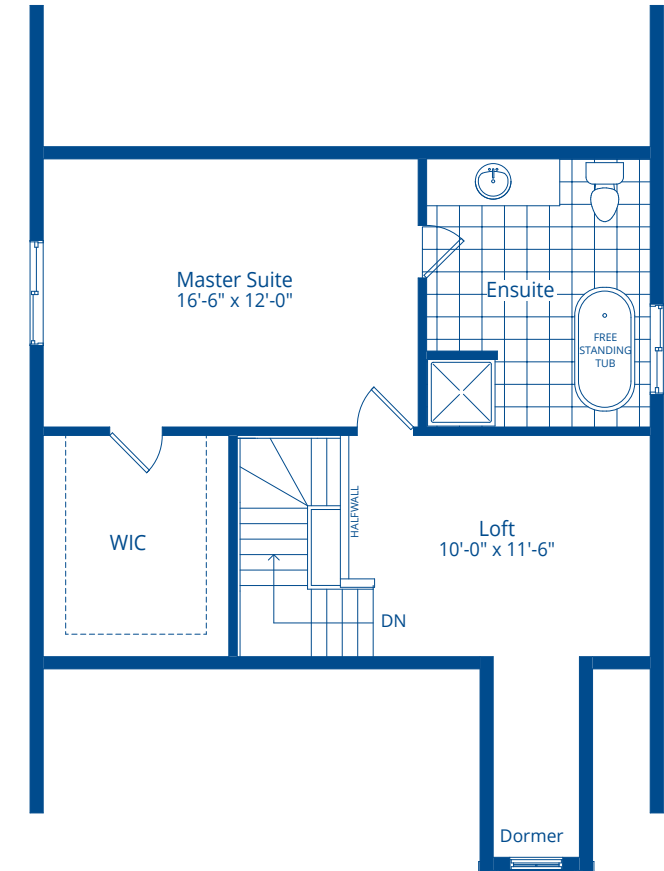

YORKTON

1118 - 1771 SQ. FT.

DEVONLEIGH HOMES

WEB: DevonleighHomes.com

Plans and specifications are subject to change without notice.
All renderings and photographs are artist's concept. E.& O.E

BASEMENT

MAIN FLOOR

OPTIONAL LOFT