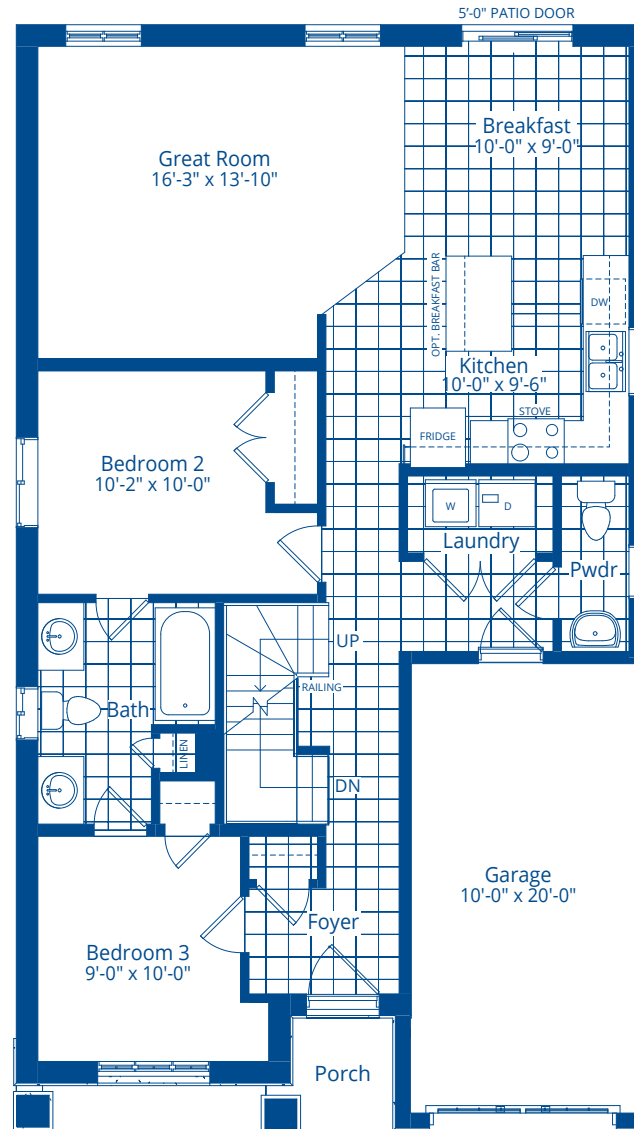

YORKTON

1118 - 1771 SQ. FT.

DEVONLEIGH HOMES

WEB: DevonleighHomes.com

Plans and specifications are subject to change without notice.
All renderings and photographs are artist's concept. E.& O.E

BASEMENT

MAIN FLOOR

OPTIONAL LOFT