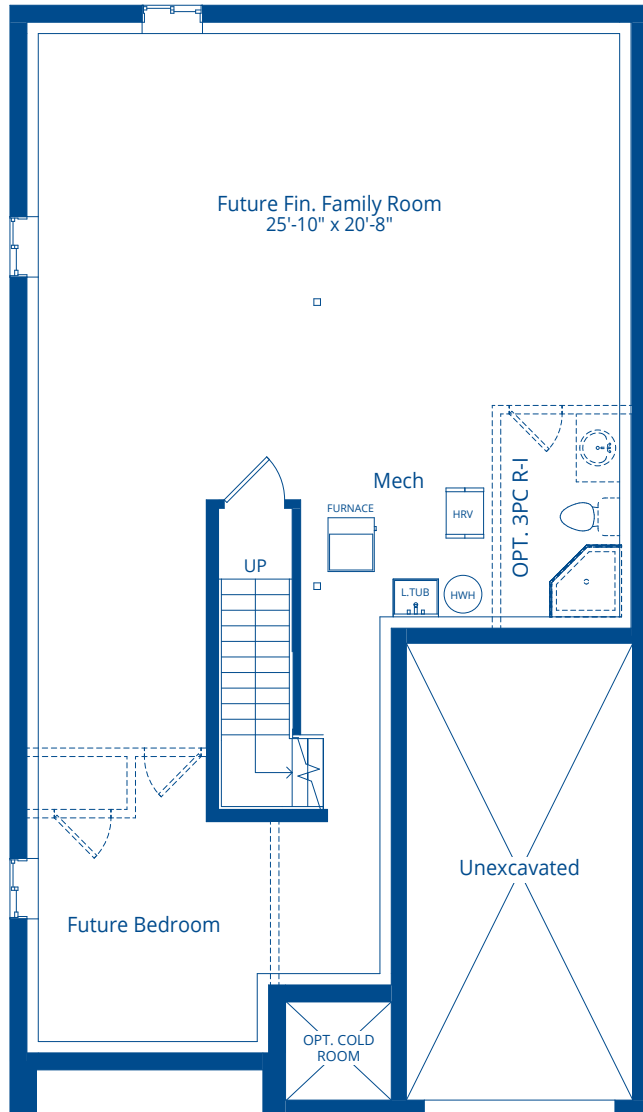

YORKTON

1118 - 1771 SQ. FT.

DEVONLEIGH HOMES

WEB: DevonleighHomes.com

Plans and specifications are subject to change without notice.
All renderings and photographs are artist's concept. E.& O.E

BASEMENT

MAIN FLOOR

OPTIONAL LOFT