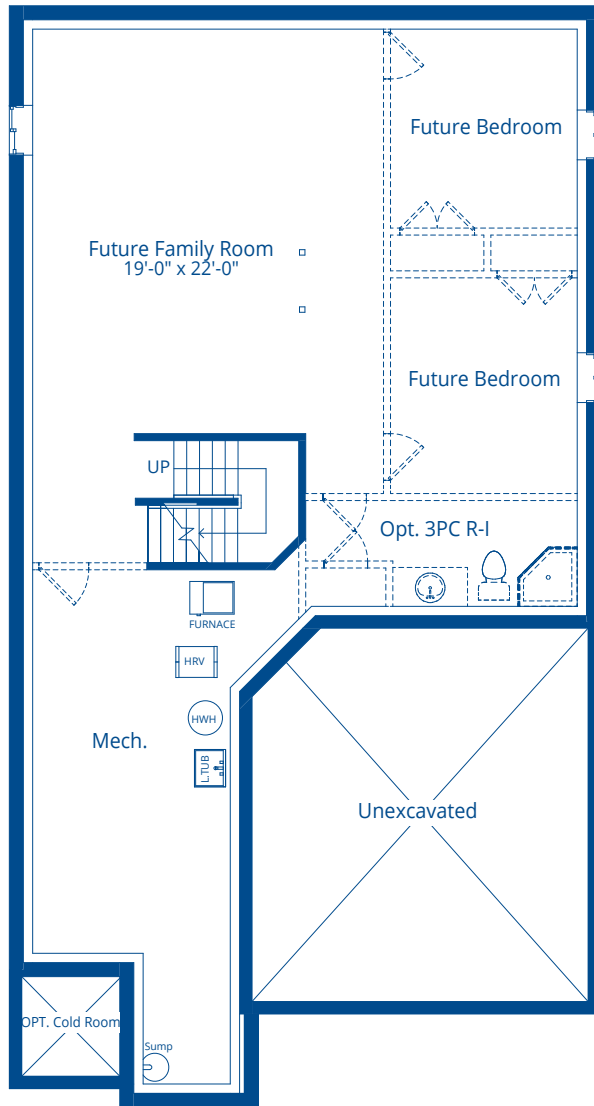

NEWBURY

1354 - 2070 SQ. FT.

DEVONLEIGH HOMES

WEB: DevonleighHomes.com

Plans and specifications are subject to change without notice.
All renderings and photographs are artist's concept. E.& O.E

NEWBURY

1354 - 2070 SQ. FT.

BASEMENT

MAIN FLOOR

OPTIONAL LOFT

DEVONLEIGH HOMES

WEB: DevonleIGH.com

Plans and specifications are subject to change without notice. All renderings and photographs are artist's concept. E.&O.E