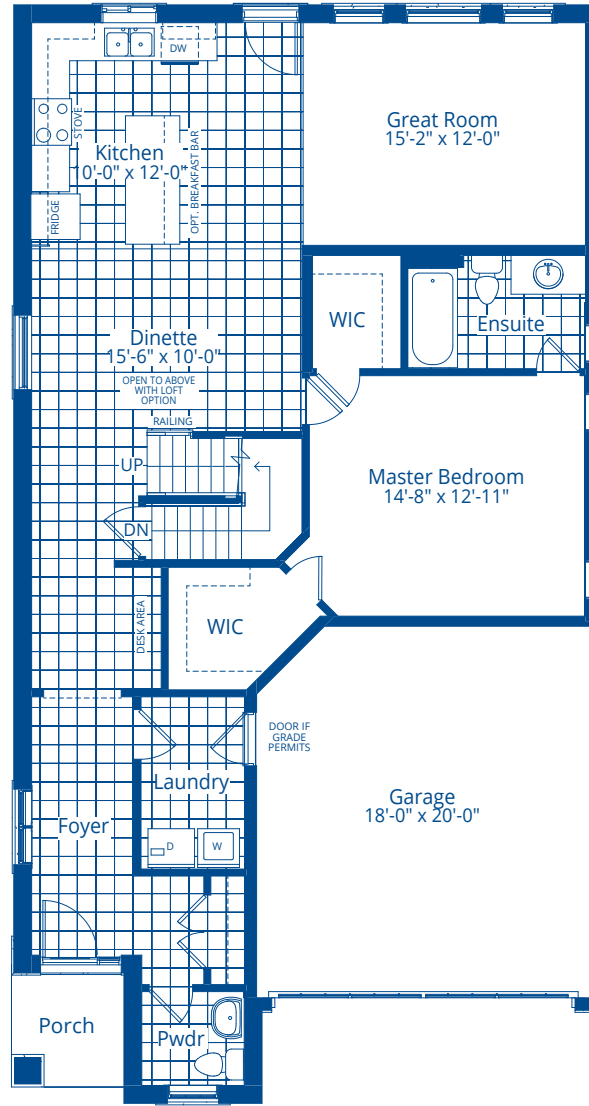

NEWBURY

1354 - 2070 SQ. FT.

DEVONLEIGH HOMES

WEB: DevonleighHomes.com

Plans and specifications are subject to change without notice.
All renderings and photographs are artist's concept. E.& O.E

NEWBURY

1354 - 2070 SQ. FT.

BASEMENT

MAIN FLOOR

OPTIONAL LOFT

DEVONLEIGH HOMES

WEB: DevonleIGH.com

Plans and specifications are subject to change without notice. All renderings and photographs are artist's concept. E.&O.E