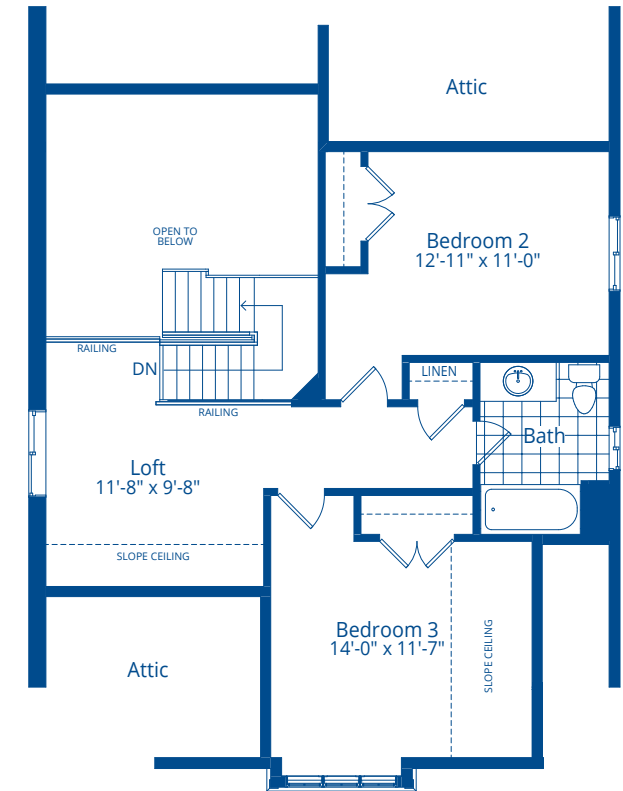

NEWBURY

1354 - 2070 SQ. FT.

DEVONLEIGH HOMES

WEB: DevonleighHomes.com

Plans and specifications are subject to change without notice.
All renderings and photographs are artist's concept. E.& O.E

NEWBURY

1354 - 2070 SQ. FT.

BASEMENT

MAIN FLOOR

OPTIONAL LOFT

DEVONLEIGH HOMES

WEB: DevonleIGH.com

Plans and specifications are subject to change without notice. All renderings and photographs are artist's concept. E.&O.E