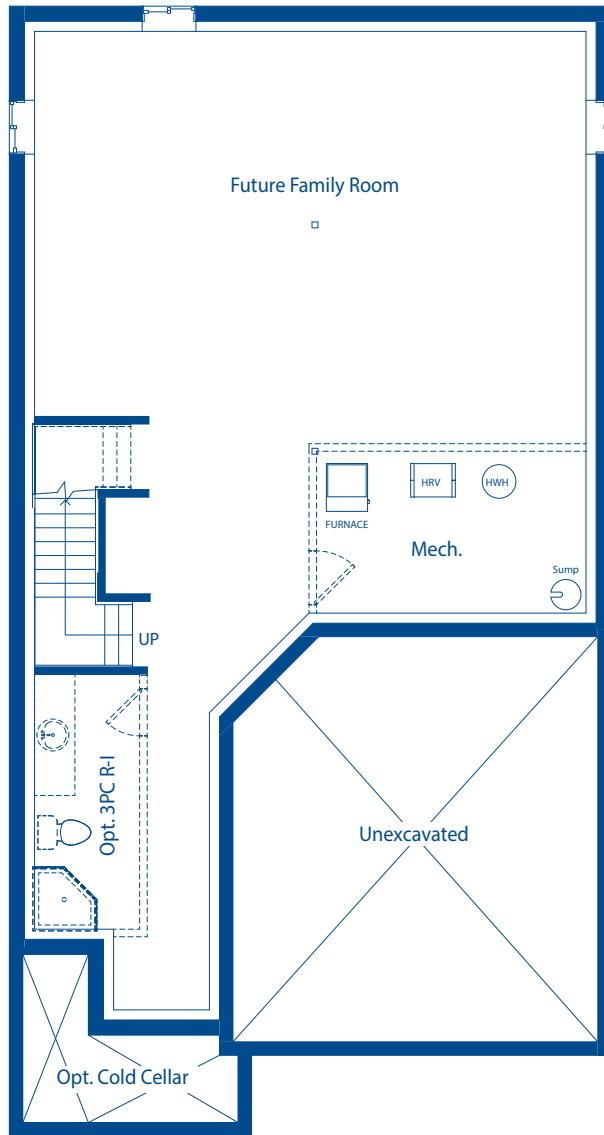

MIDDLETON

2340 SQ. FT.

ELEVATION A

DEVONLEIGH HOMES

WEB: DevonleighHomes.com

Plans and specifications are subject to change without notice.
All renderings and photographs are artist's concept. E.& O.E

BASEMENT

MAIN FLOOR

2ND FLOOR