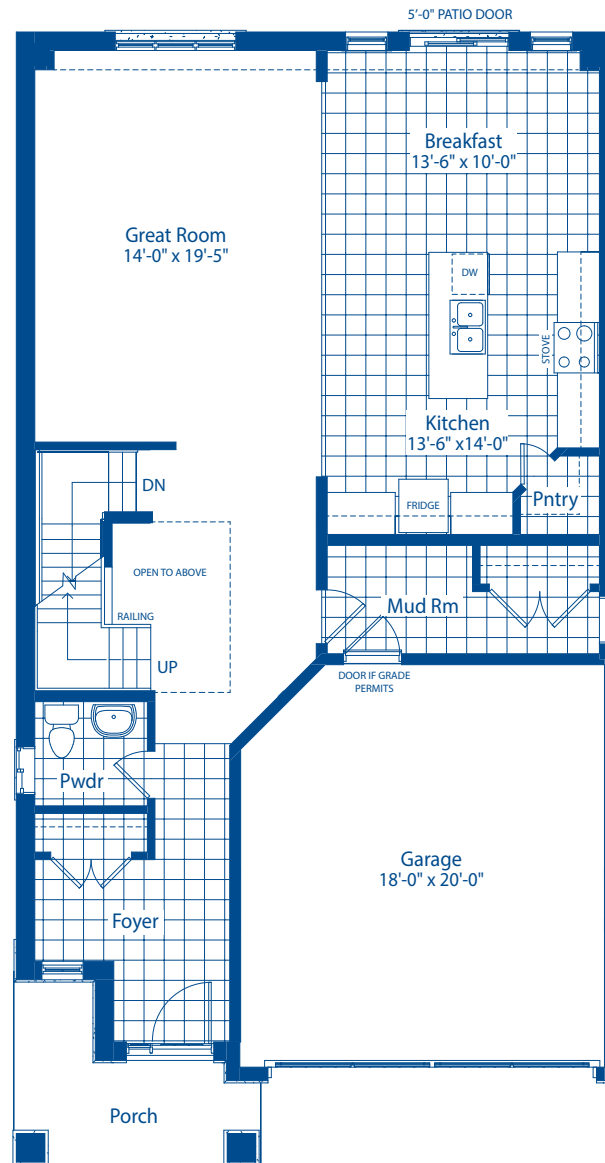

MIDDLETON

2340 SQ. FT.

ELEVATION A

DEVONLEIGH HOMES

WEB: DevonleighHomes.com

Plans and specifications are subject to change without notice.
All renderings and photographs are artist's concept. E.& O.E

BASEMENT

MAIN FLOOR

2ND FLOOR