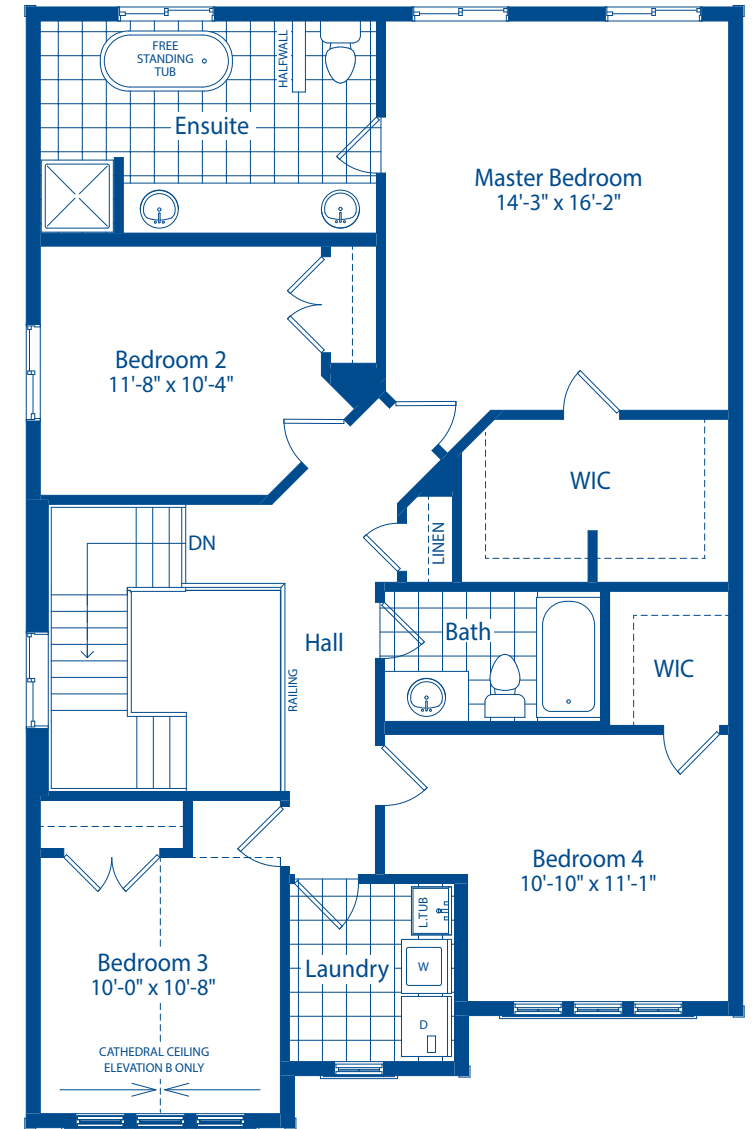

MIDDLETON

2340 SQ. FT.

ELEVATION A

DEVONLEIGH HOMES

WEB: DevonleighHomes.com

Plans and specifications are subject to change without notice.
All renderings and photographs are artist's concept. E.& O.E

BASEMENT

MAIN FLOOR

2ND FLOOR