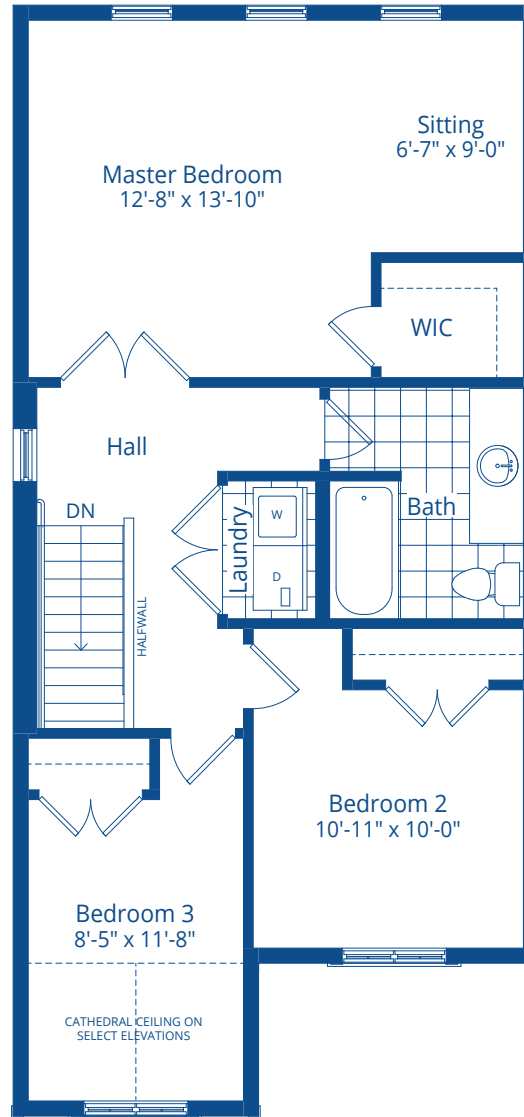

MILLBROOK

1425 SQ. FT.

MILLBROOK

DEVONLEIGH HOMES

WEB: DevonleighHomes.com

Plans and specifications are subject to change without notice.
All renderings and photographs are artist's concept. E.& O.E

BASEMENT

MAIN FLOOR

2ND FLOOR

2ND FLOOR OPTIONAL ENSUITE

2ND FLOOR OPTIONAL LAUNDRY

2ND FLOOR OPTIONAL ENSUITE & LAUNDRY