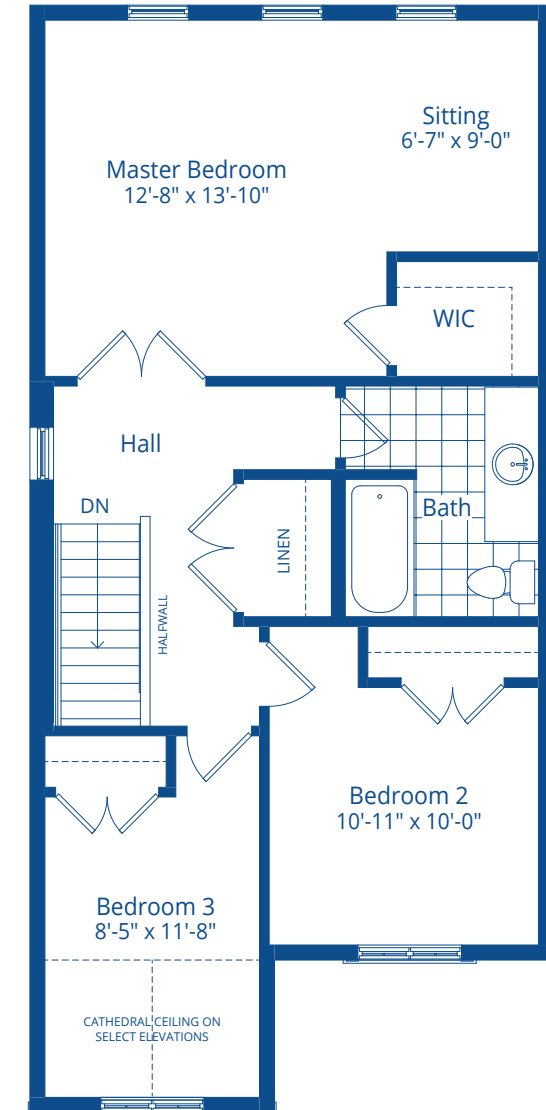

MILLBROOK

1425 SQ. FT.

MILLBROOK

DEVONLEIGH HOMES

WEB: DevonleighHomes.com

Plans and specifications are subject to change without notice.
All renderings and photographs are artist's concept. E.& O.E

BASEMENT

MAIN FLOOR

2ND FLOOR

2ND FLOOR OPTIONAL ENSUITE

2ND FLOOR OPTIONAL LAUNDRY

2ND FLOOR OPTIONAL ENSUITE & LAUNDRY