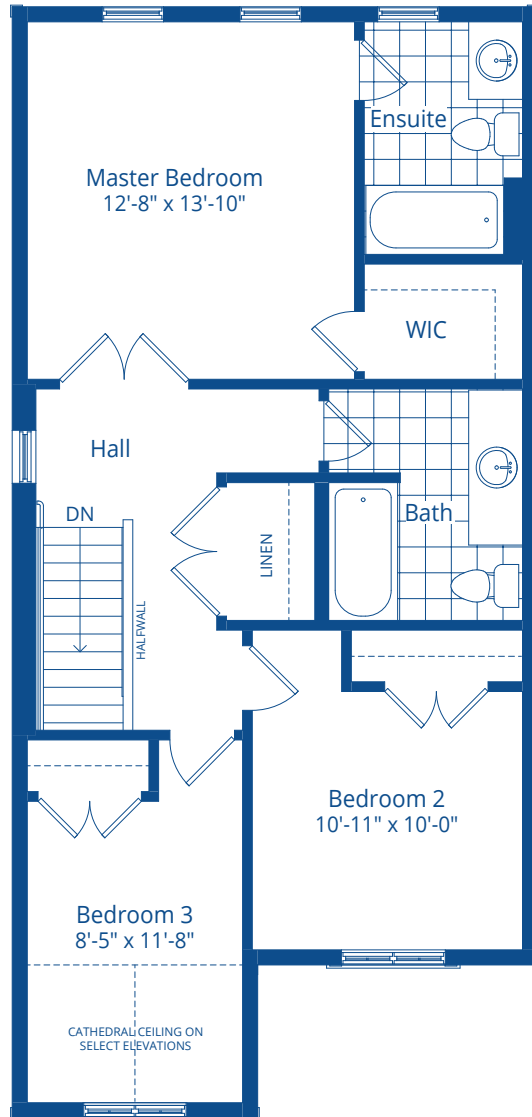

MILLBROOK

1425 SQ. FT.

MILLBROOK

DEVONLEIGH HOMES

WEB: DevonleighHomes.com

Plans and specifications are subject to change without notice.
All renderings and photographs are artist's concept. E.& O.E

BASEMENT

MAIN FLOOR

2ND FLOOR

2ND FLOOR OPTIONAL ENSUITE

2ND FLOOR OPTIONAL LAUNDRY

2ND FLOOR OPTIONAL ENSUITE & LAUNDRY