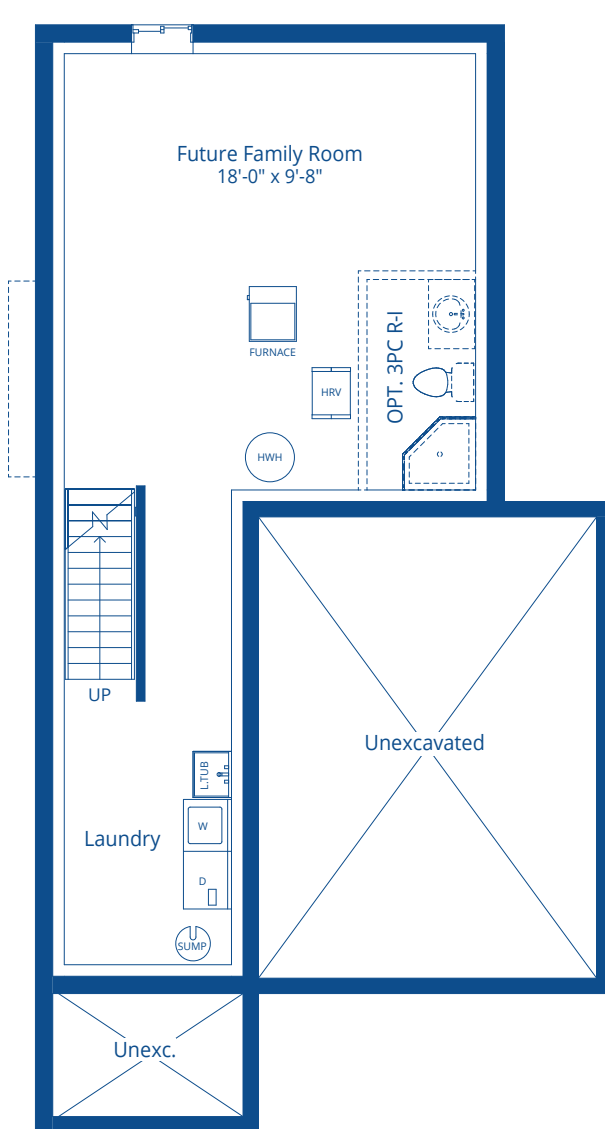

MILLBROOK

1425 SQ. FT.

MILLBROOK

DEVONLEIGH HOMES

WEB: DevonleighHomes.com

Plans and specifications are subject to change without notice.
All renderings and photographs are artist's concept. E.& O.E

BASEMENT

MAIN FLOOR

2ND FLOOR

2ND FLOOR OPTIONAL ENSUITE

2ND FLOOR OPTIONAL LAUNDRY

2ND FLOOR OPTIONAL ENSUITE & LAUNDRY