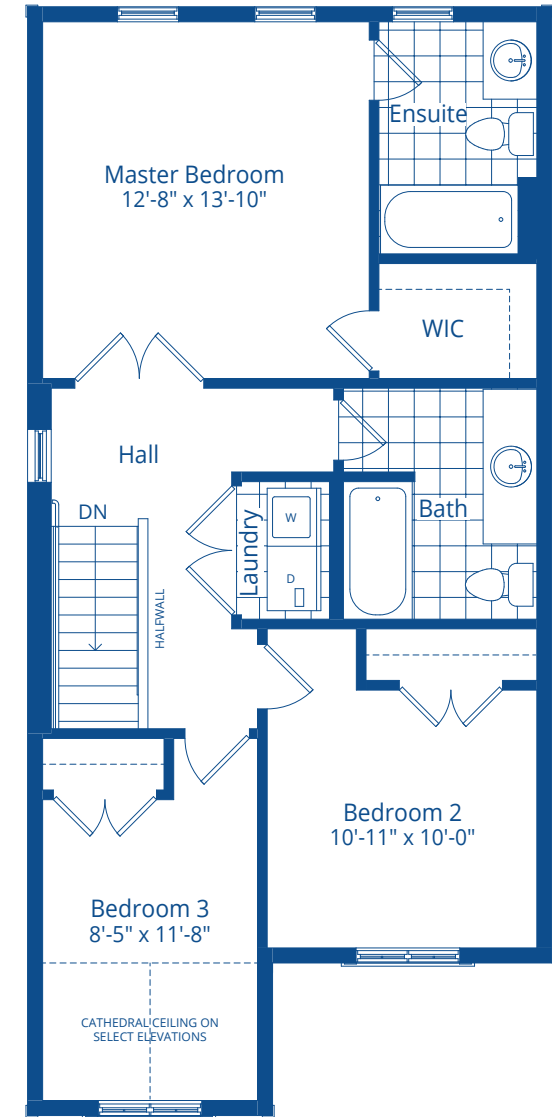

MILLBROOK

1425 SQ. FT.

MILLBROOK

DEVONLEIGH HOMES

WEB: DevonleighHomes.com

Plans and specifications are subject to change without notice.
All renderings and photographs are artist's concept. E.& O.E

BASEMENT

MAIN FLOOR

2ND FLOOR

2ND FLOOR OPTIONAL ENSUITE

2ND FLOOR OPTIONAL LAUNDRY

2ND FLOOR OPTIONAL ENSUITE & LAUNDRY