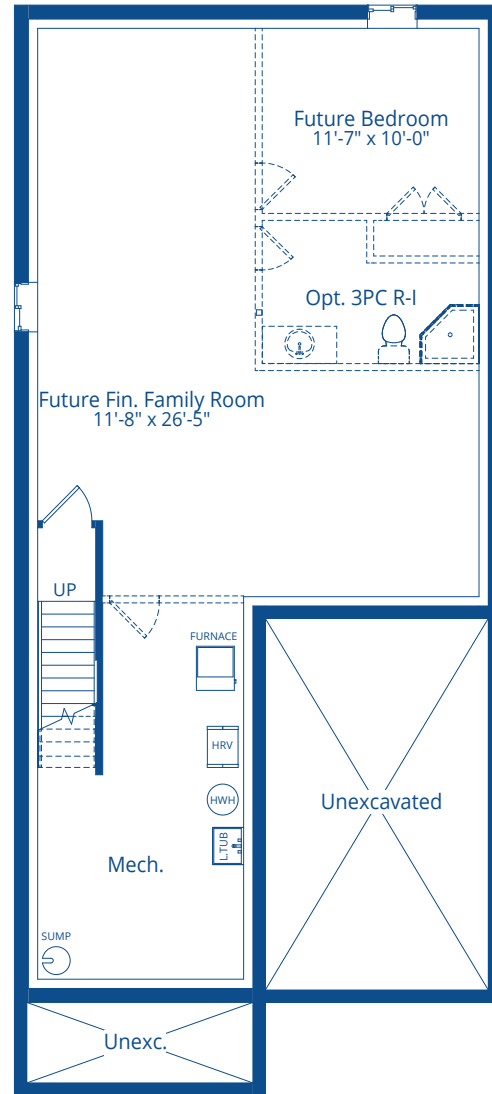

# MAPLETON

1144 SQ. FT.

MAPLETON

**DEVONLEIGH HOMES**

WEB: [DevonleighHomes.com](http://DevonleighHomes.com)

Plans and specifications are subject to change without notice.  
All renderings and photographs are artist's concept. E.& O.E

BASEMENT

MAIN FLOOR