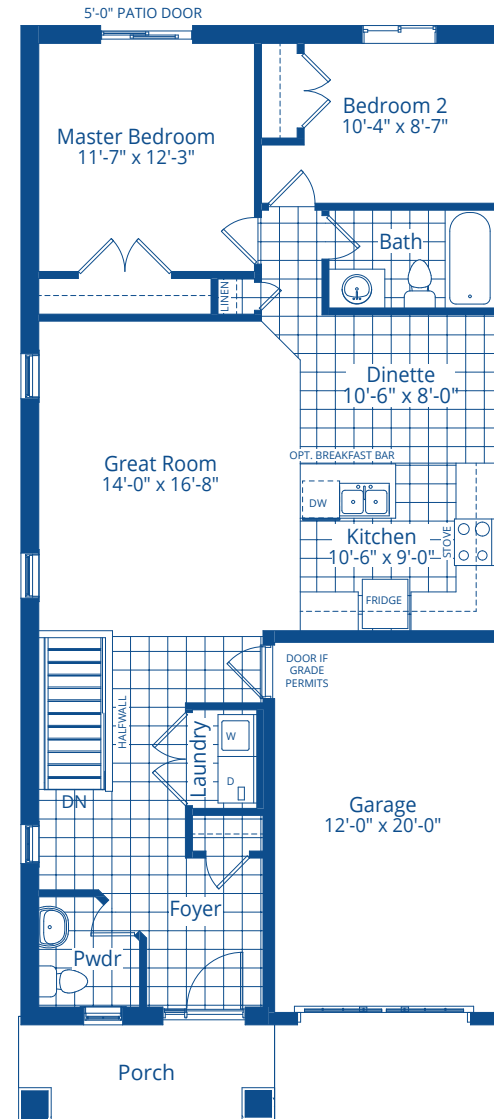

# MAPLETON

1144 SQ. FT.

MAPLETON

**DEVONLEIGH HOMES**

WEB: [DevonleighHomes.com](http://DevonleighHomes.com)

Plans and specifications are subject to change without notice.  
All renderings and photographs are artist's concept. E.& O.E

BASEMENT

MAIN FLOOR