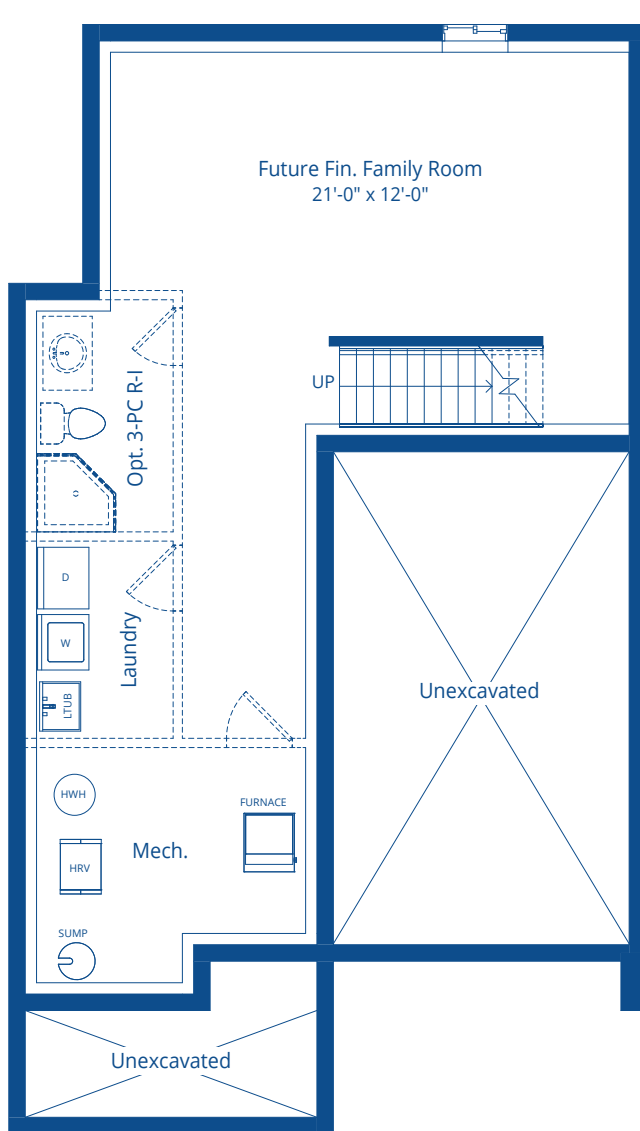

# LANCASTER

1547 SQ. FT.

**DEVONLEIGH HOMES**

WEB: [DevonleighHomes.com](http://DevonleighHomes.com)

Plans and specifications are subject to change without notice.  
All renderings and photographs are artist's concept. E.& O.E

BASEMENT

MAIN FLOOR

2ND FLOOR