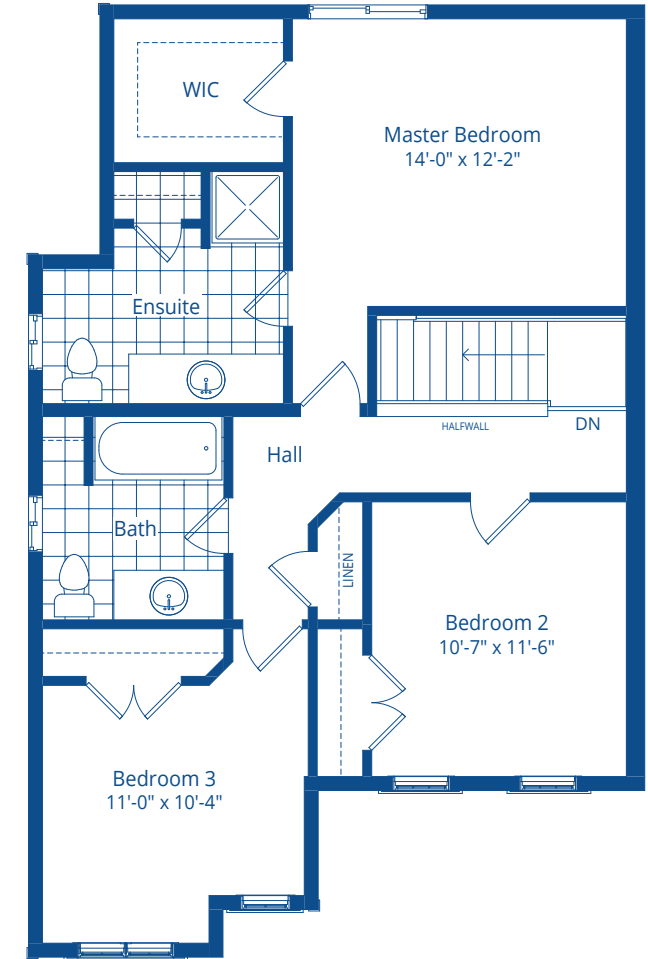

# LANCASTER

1547 SQ. FT.

**DEVONLEIGH HOMES**

WEB: [DevonleighHomes.com](http://DevonleighHomes.com)

Plans and specifications are subject to change without notice.  
All renderings and photographs are artist's concept. E.& O.E

BASEMENT

MAIN FLOOR

2ND FLOOR