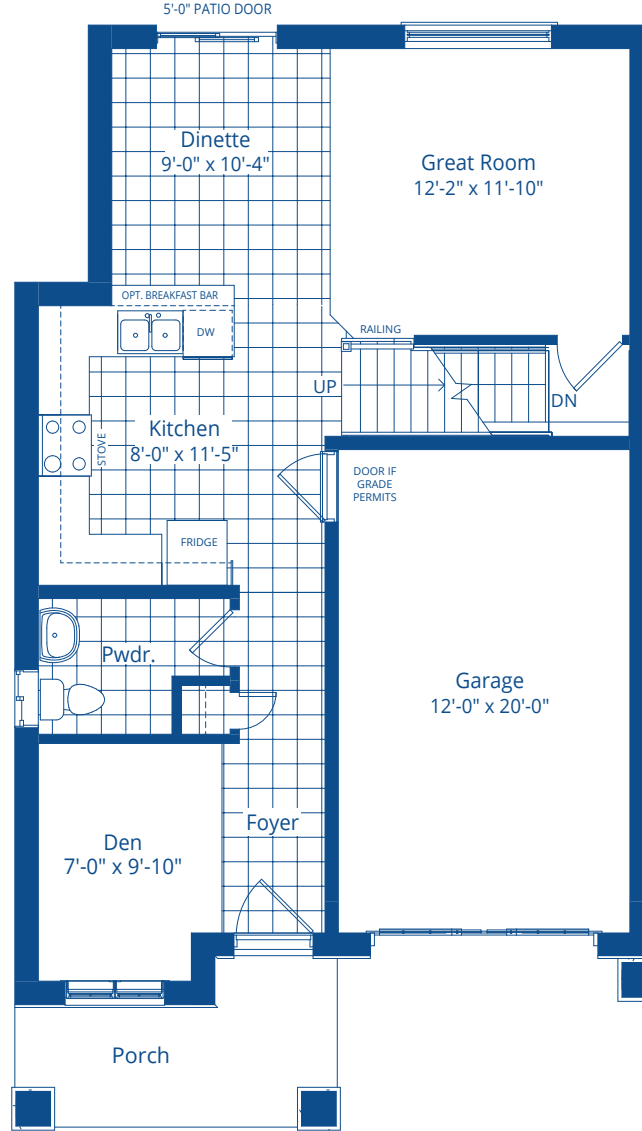

# LANCASTER

1547 SQ. FT.

**DEVONLEIGH HOMES**

WEB: [DevonleighHomes.com](http://DevonleighHomes.com)

Plans and specifications are subject to change without notice.  
All renderings and photographs are artist's concept. E.& O.E

BASEMENT

MAIN FLOOR

2ND FLOOR